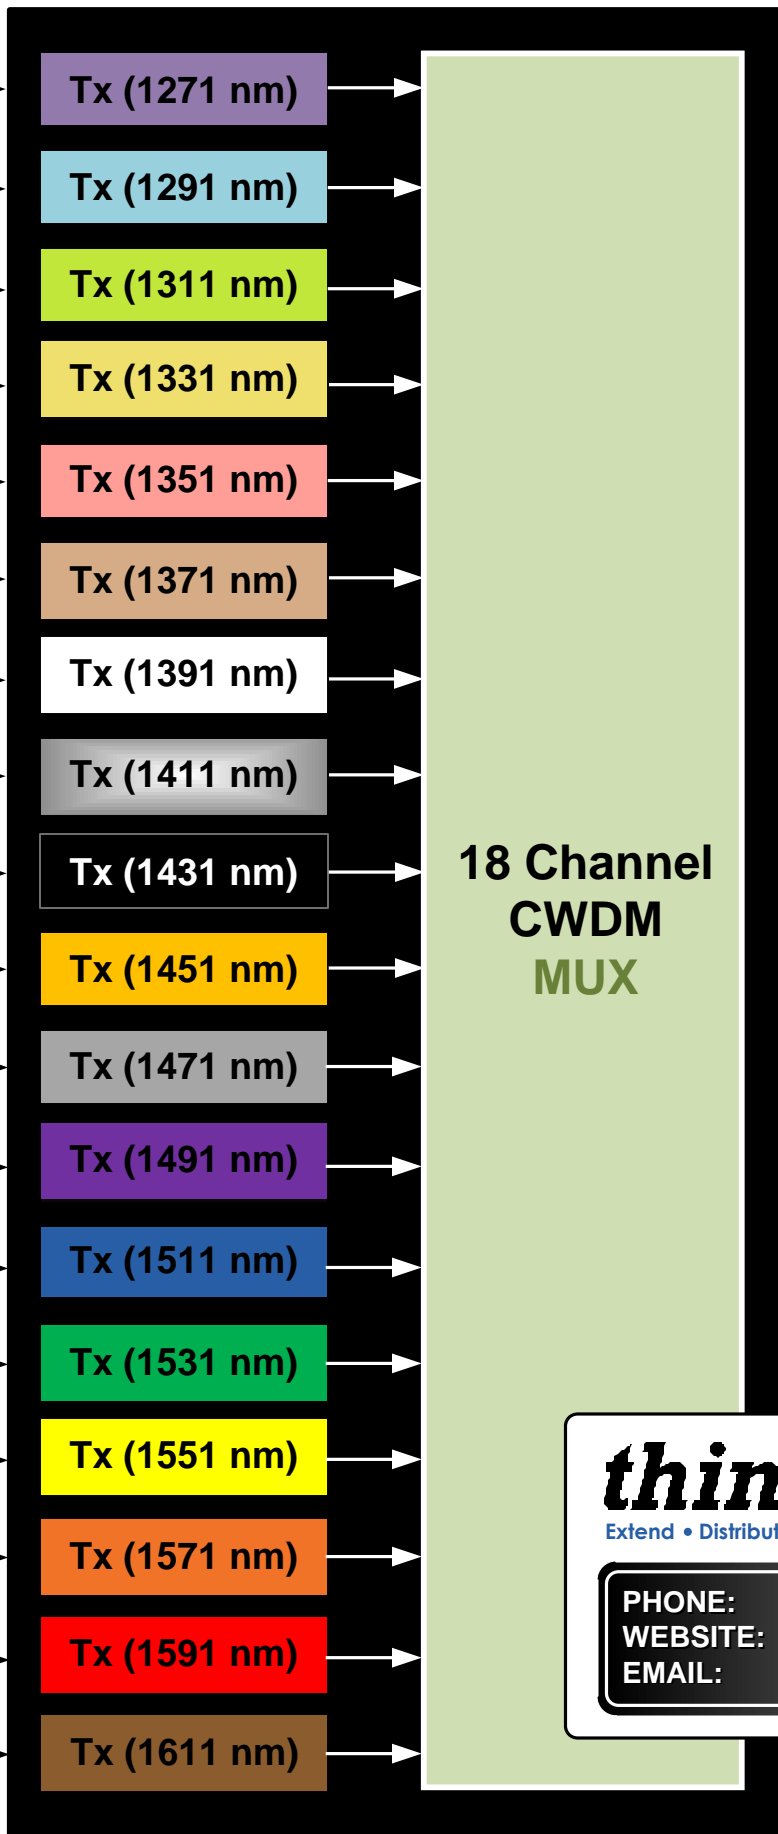

HD-SDI SOURCES TRANSMITTERS

1-36

SDIXtreme 3G+ Dual IN/Dual OUT HD-SDI CWDM Connections

RECEIVERS HD-SDI OUTPUTS

1-36

thinklogical
 Extend • Distribute • Innovate

PHONE: 1-800-291-3211
 WEBSITE: www.thinklogical.com
 EMAIL: support@thinklogical.com