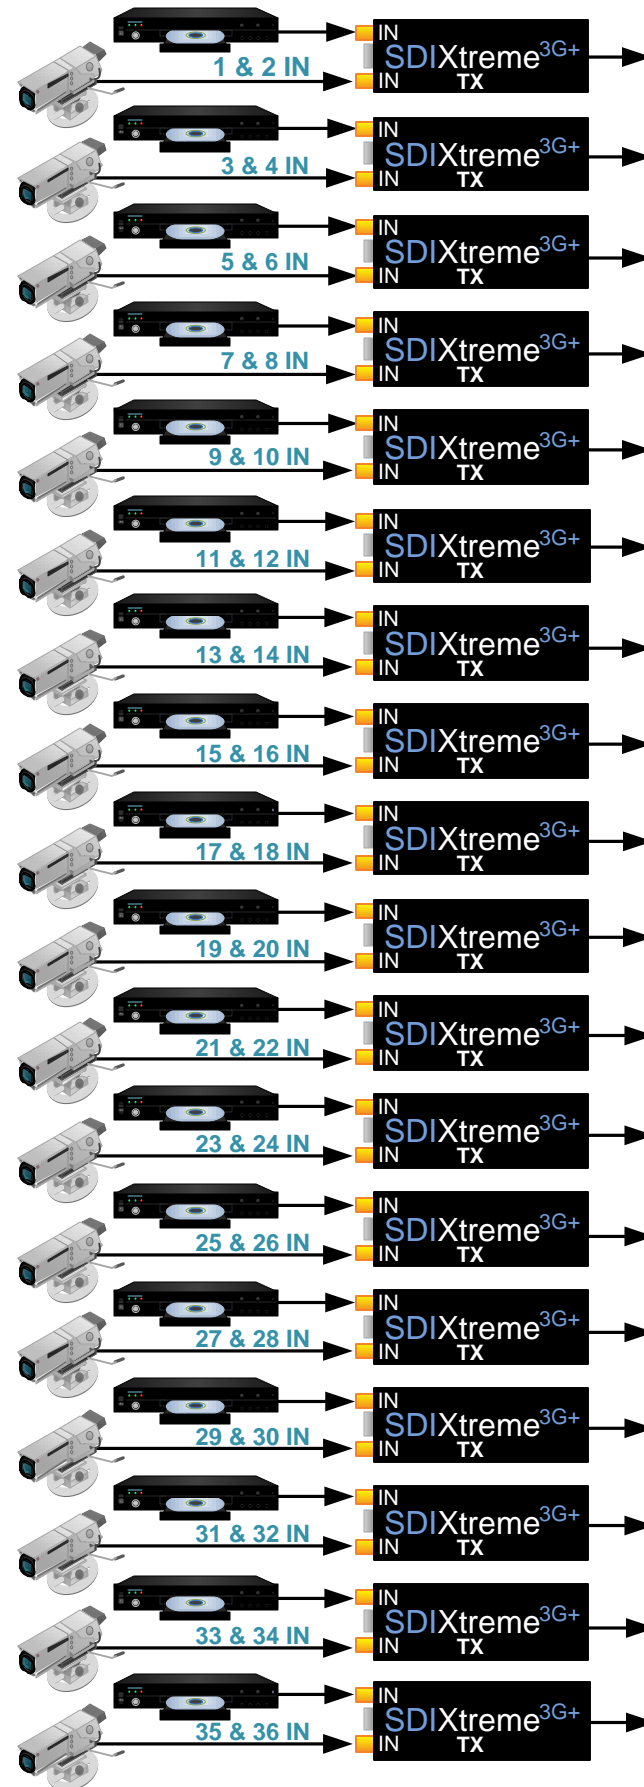

HD-SDI SOURCES TRANSMITTERS

1-36

SDIXtreme 3G+ Dual IN/Dual OUT HD-SDI CWDM Connections

RECEIVERS HD-SDI OUTPUTS

1-36

thinklogical
 Extend • Distribute • Innovate

PHONE: 1-800-291-3211
 WEBSITE: www.thinklogical.com
 EMAIL: support@thinklogical.com