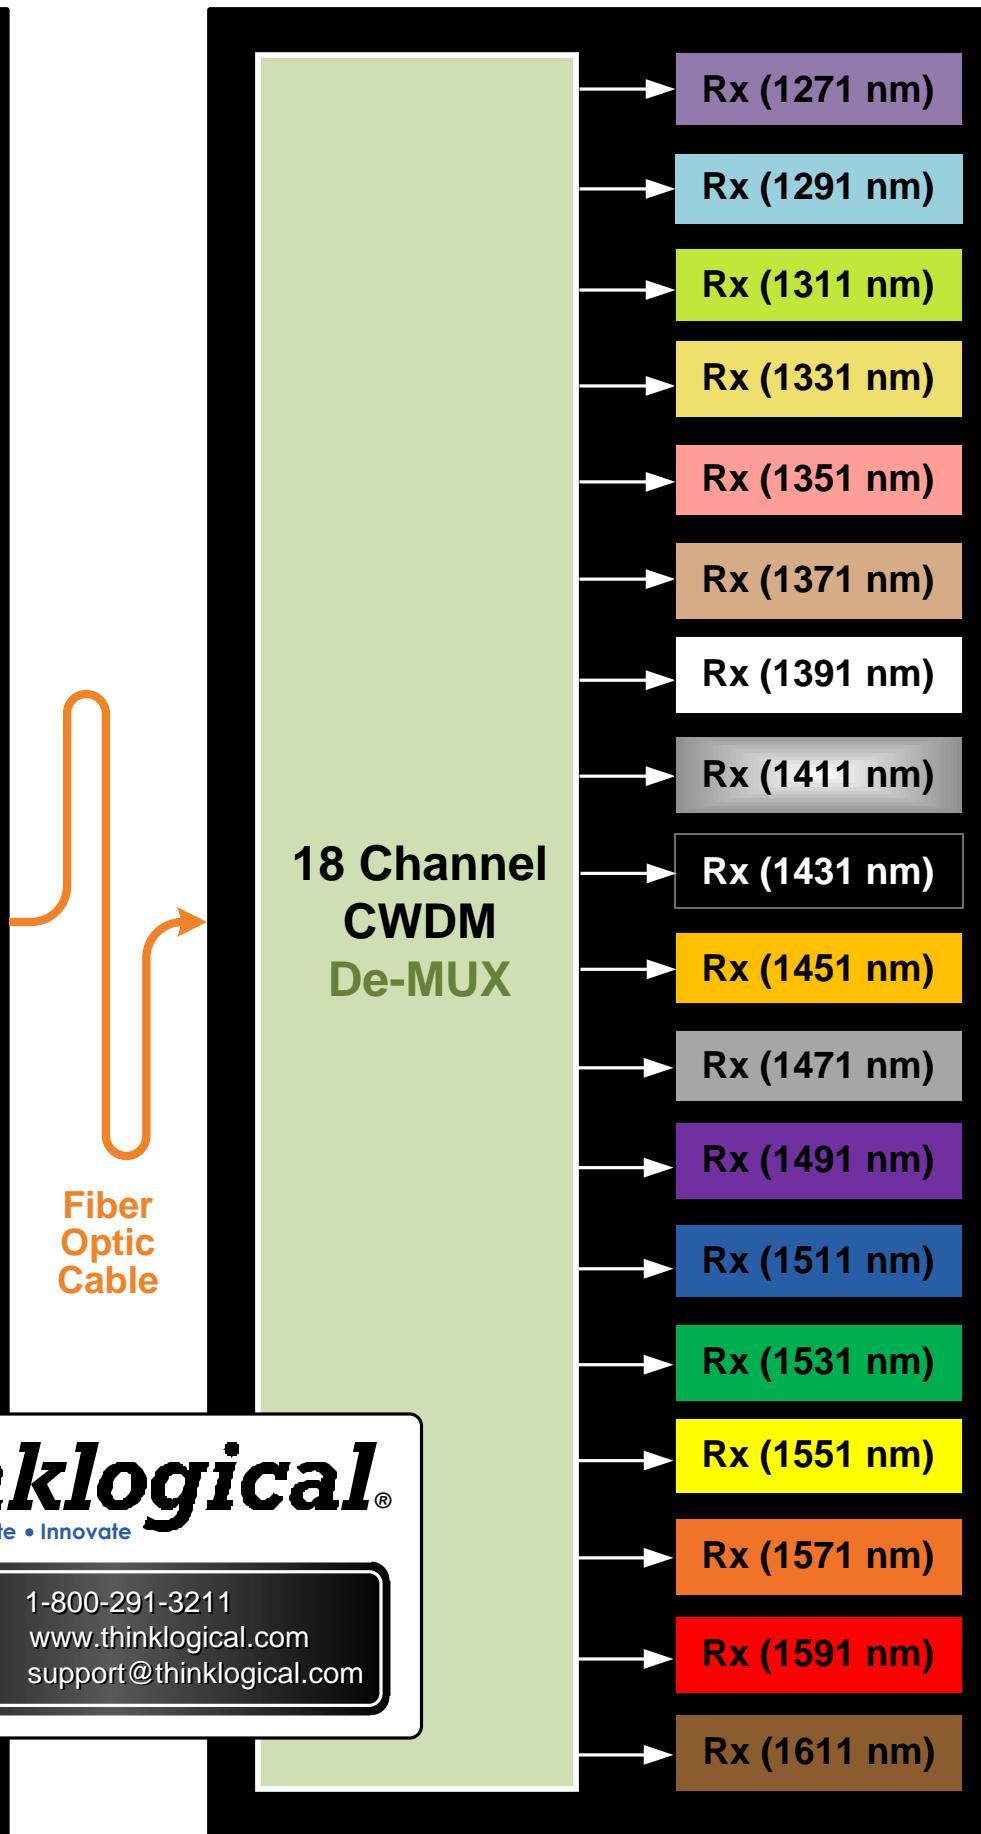

HD-SDI SOURCES TRANSMITTERS

1-36

SDIXtreme 3G+ Dual IN/Dual OUT HD-SDI CWDM Connections

RECEIVERS HD-SDI OUTPUTS

1-36

thinklogical
 Extend • Distribute • Innovate

PHONE: 1-800-291-3211
 WEBSITE: www.thinklogical.com
 EMAIL: support@thinklogical.com