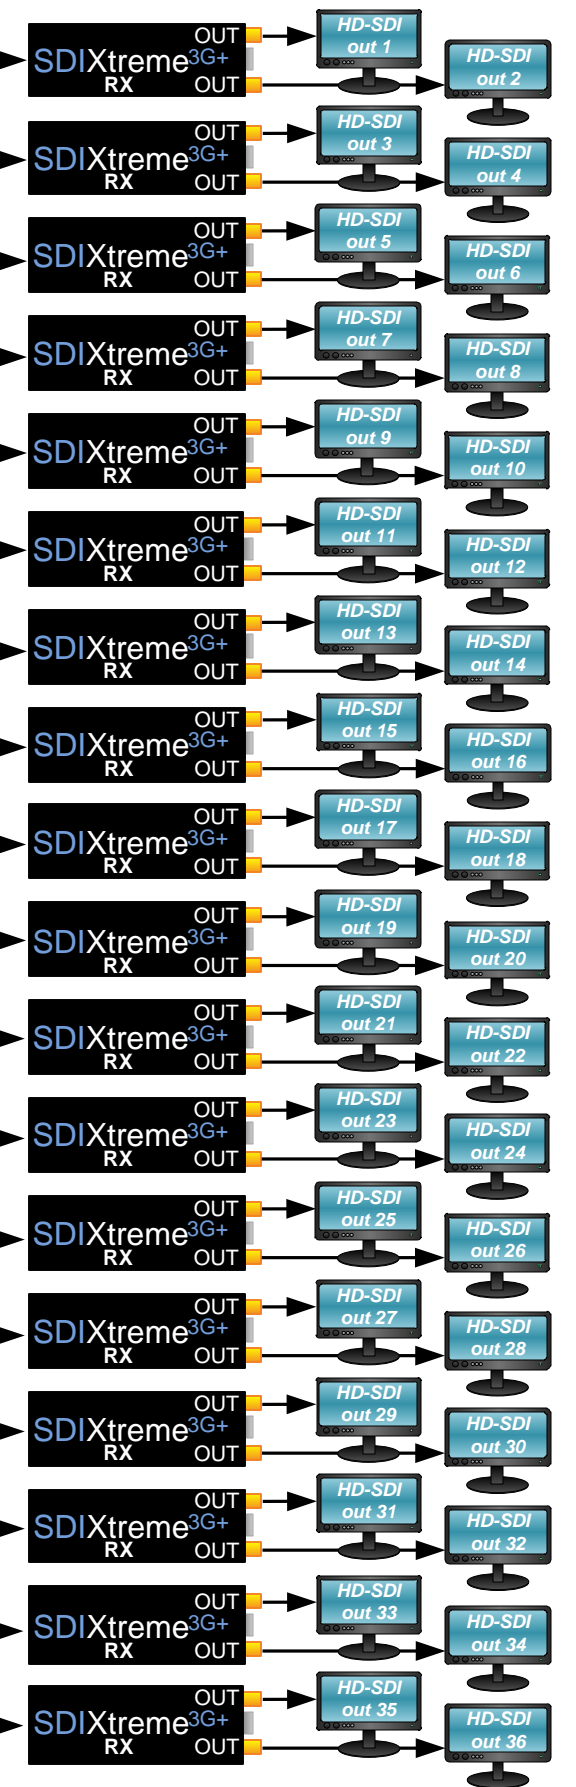

HD-SDI SOURCES TRANSMITTERS

1-36

SDIXtreme 3G+ Dual IN/Dual OUT HD-SDI CWDM Connections

RECEIVERS HD-SDI OUTPUTS

1-36

thinklogical
 Extend • Distribute • Innovate

PHONE: 1-800-291-3211
 WEBSITE: www.thinklogical.com
 EMAIL: support@thinklogical.com